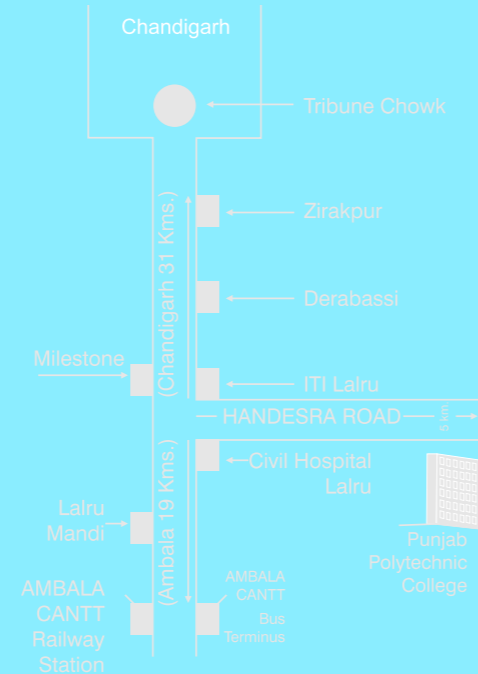

LOCATION MAP OF PUNJAB POLYTECHNIC COLLEGE